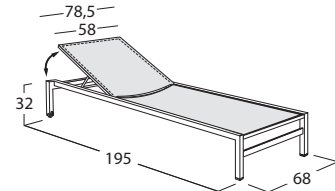

Product: Sunbed

Sizes: **cm 78,5x195x32h (31"x77"x12,6"h)**

FEATURES

- Frame:** Aluminum with nylon wheels
Polyester powder coating (Tiger).
- Glides:** Nylon PA6
- Seat and back:** Batyline
- Finishings:** White, Terra
- Seat cushion:** Polyurethane foam / polyester fiber
polyester-pvc / polypropylene canvas

- Net weight unit 11
- Gross weight unit 15,5
- Units per package 2
- Package sizes cm 81x203x37h
- Package volume m³ 0,60
- Stackable YES/max 22 pcs

FINISHING

UV, marine environment, scratch resistant

White